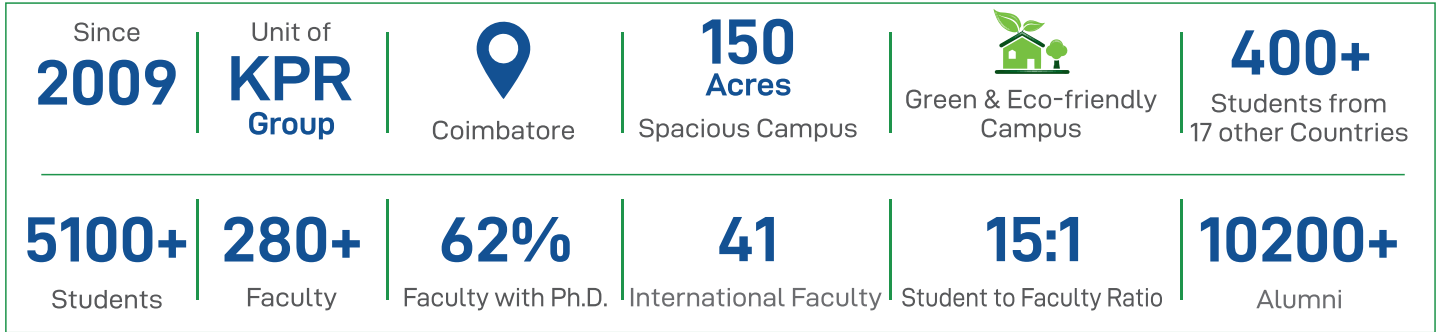

Learn Beyond

**KPR Institute of
Engineering and
Technology**

(Autonomous, Affiliated to Anna University)

ARTIFICIAL INTELLIGENCE AND DATA SCIENCE

Counselling Code

2764

Get to Know KPRIET

About Artificial Intelligence and Data Science